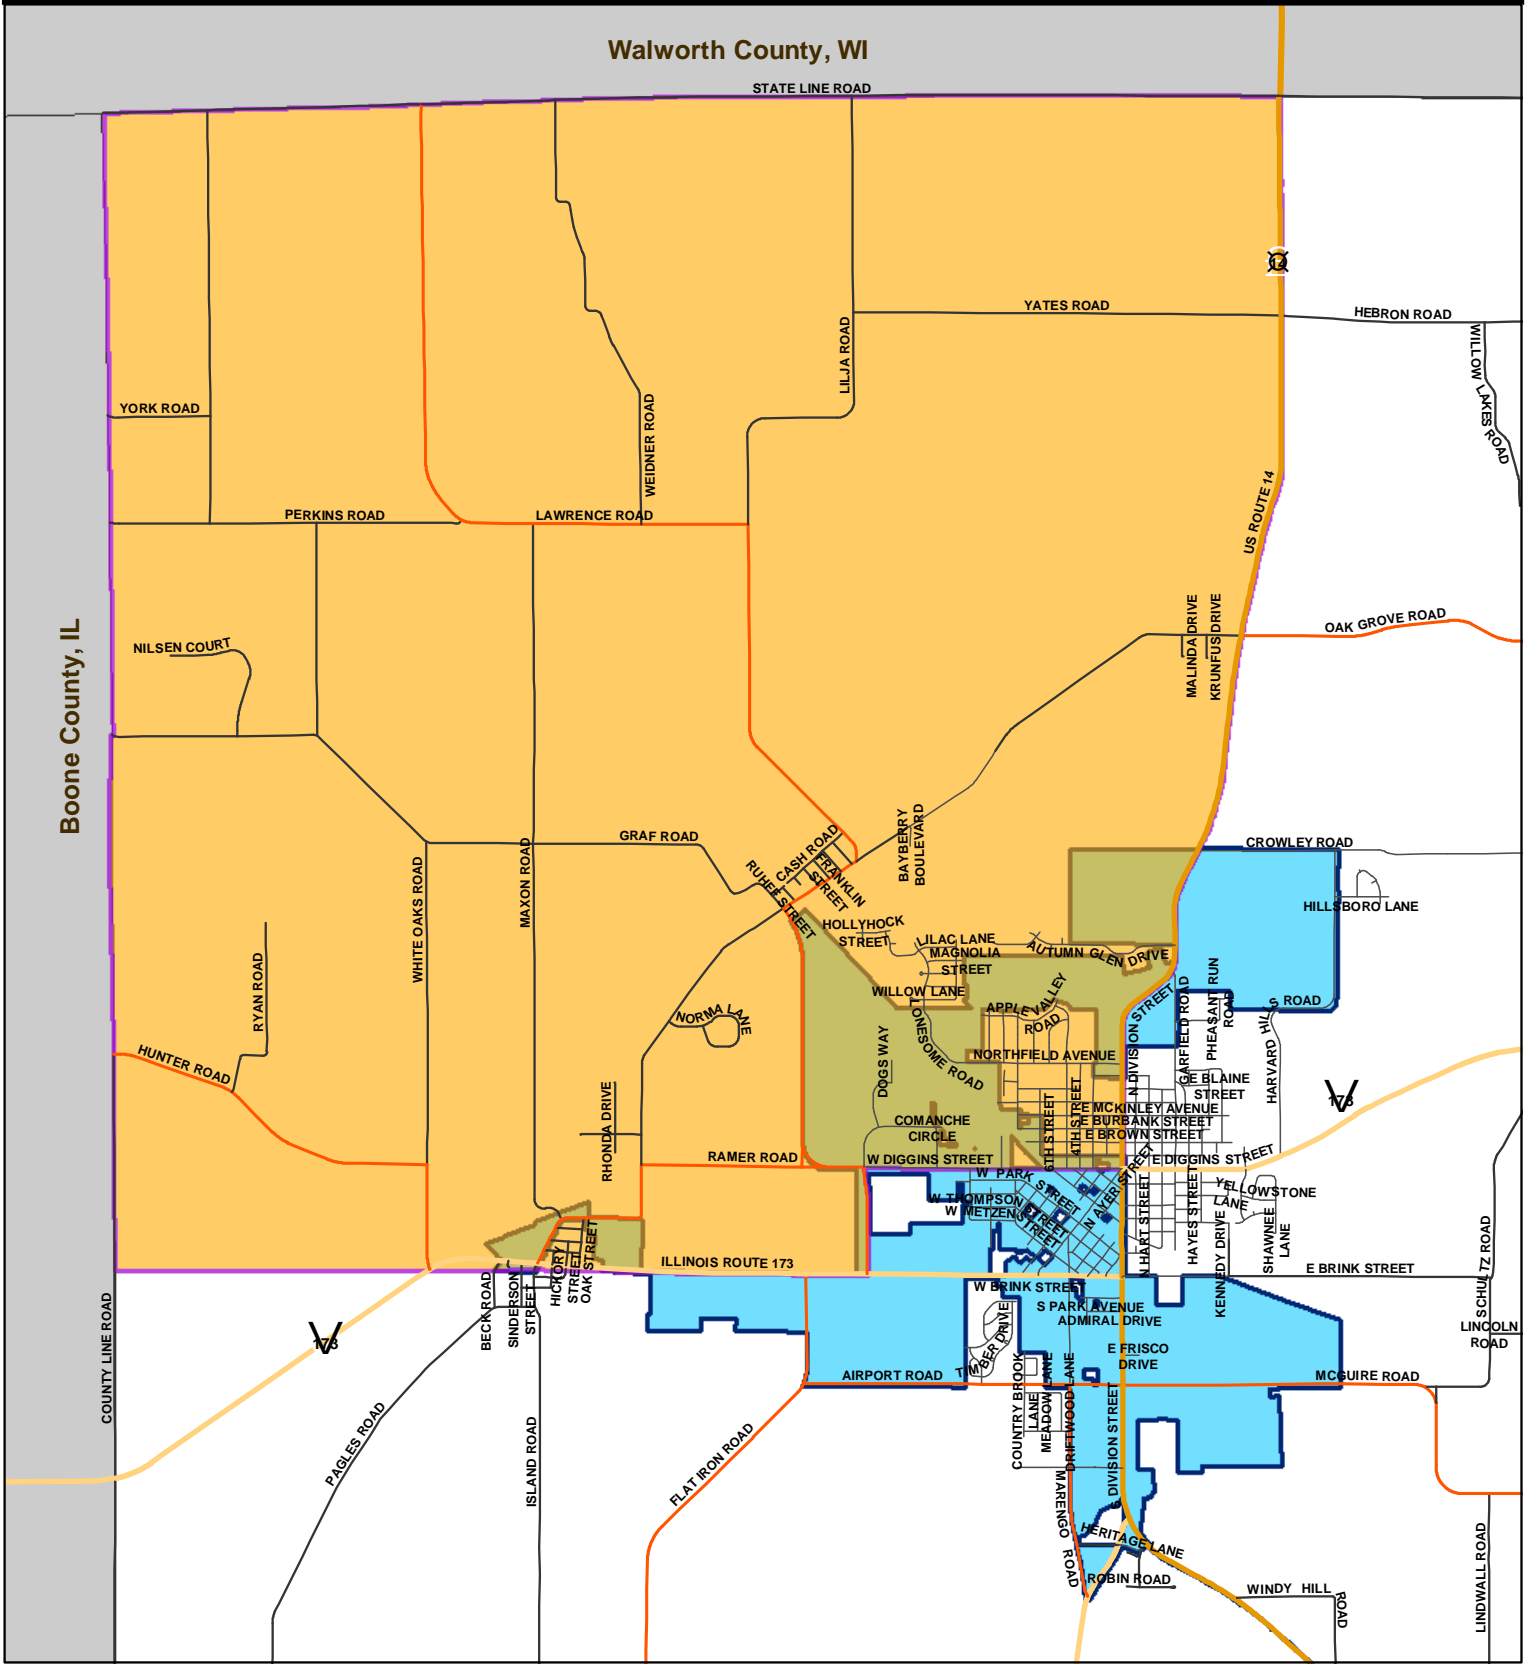

Overlay of Harvard Opportunity Zone and Harvard-Woodstock Enterprise Zone Harvard, IL 60033

Legend

- Opportunity Zone
- Harvard and Woodstock Enterprise Zone
- Overlap Harvard Woodstock Enterprise Zone and Opportunity Zone

1 inch = 0.9 miles