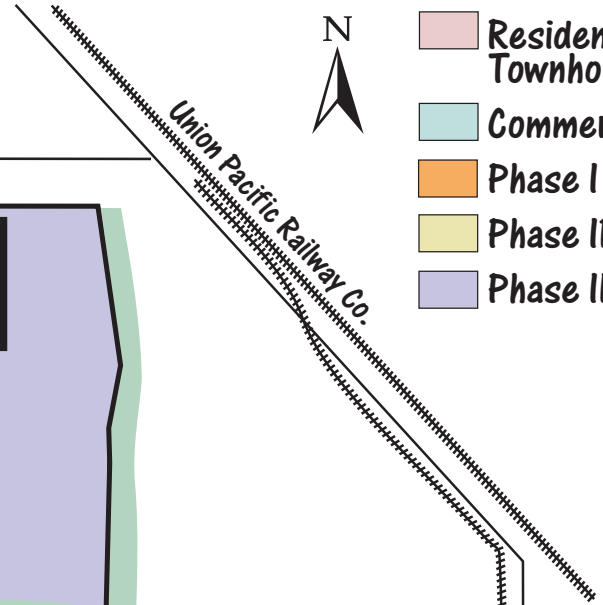

# ARROWHEAD INDUSTRIAL PARK

Full Improved Lots For Sale  
 Space For Lease  
 (815) 943-8788

- Residential Townhome Zoning
- Commercial
- Phase I
- Phase II
- Phase III

Union Pacific Railway Co.