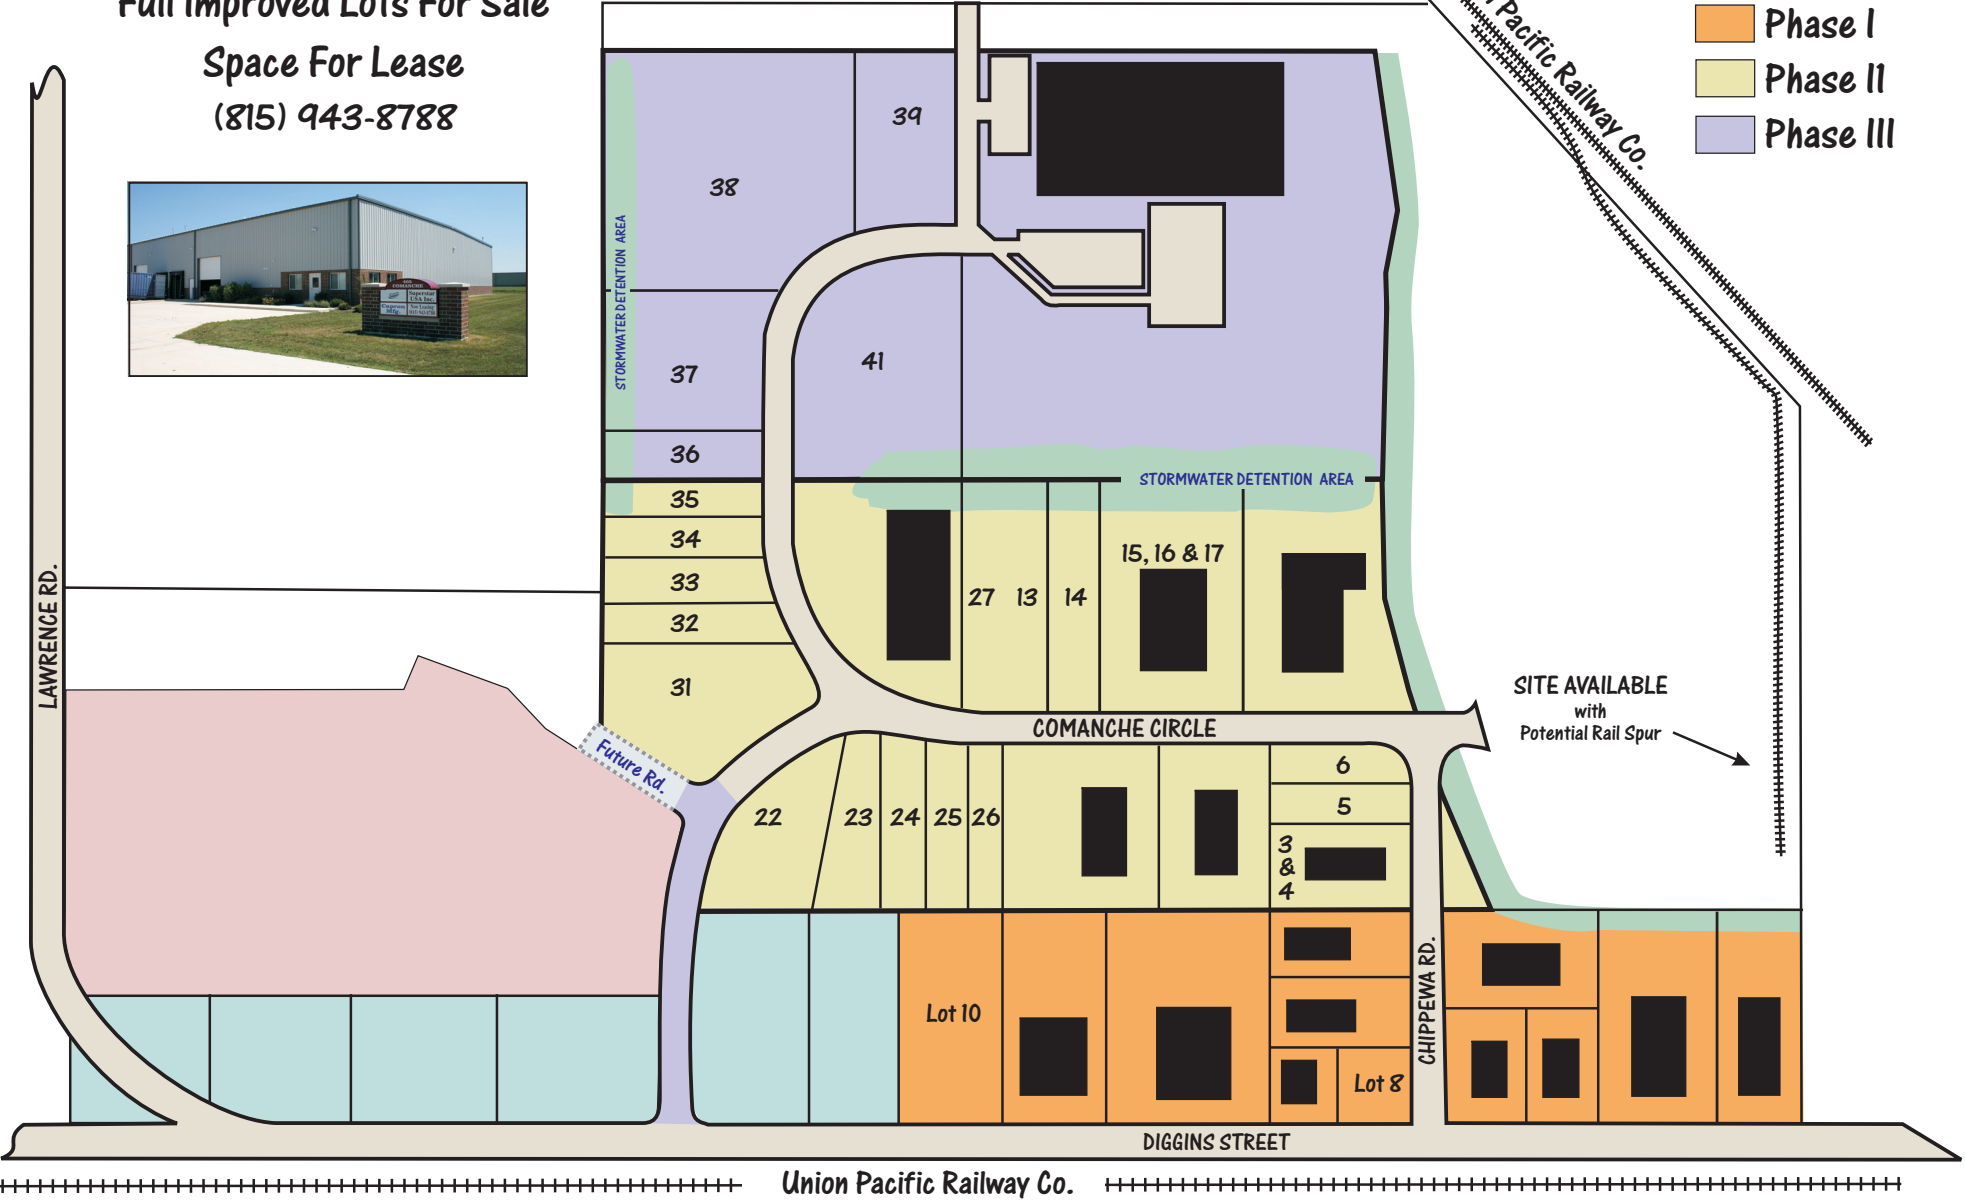

# ARROWHEAD INDUSTRIAL PARK

Full Improved Lots For Sale  
 Space For Lease  
 (815) 943-8788

- Residential Townhome Zoning
- Commercial
- Phase I
- Phase II
- Phase III

Union Pacific Railway Co.