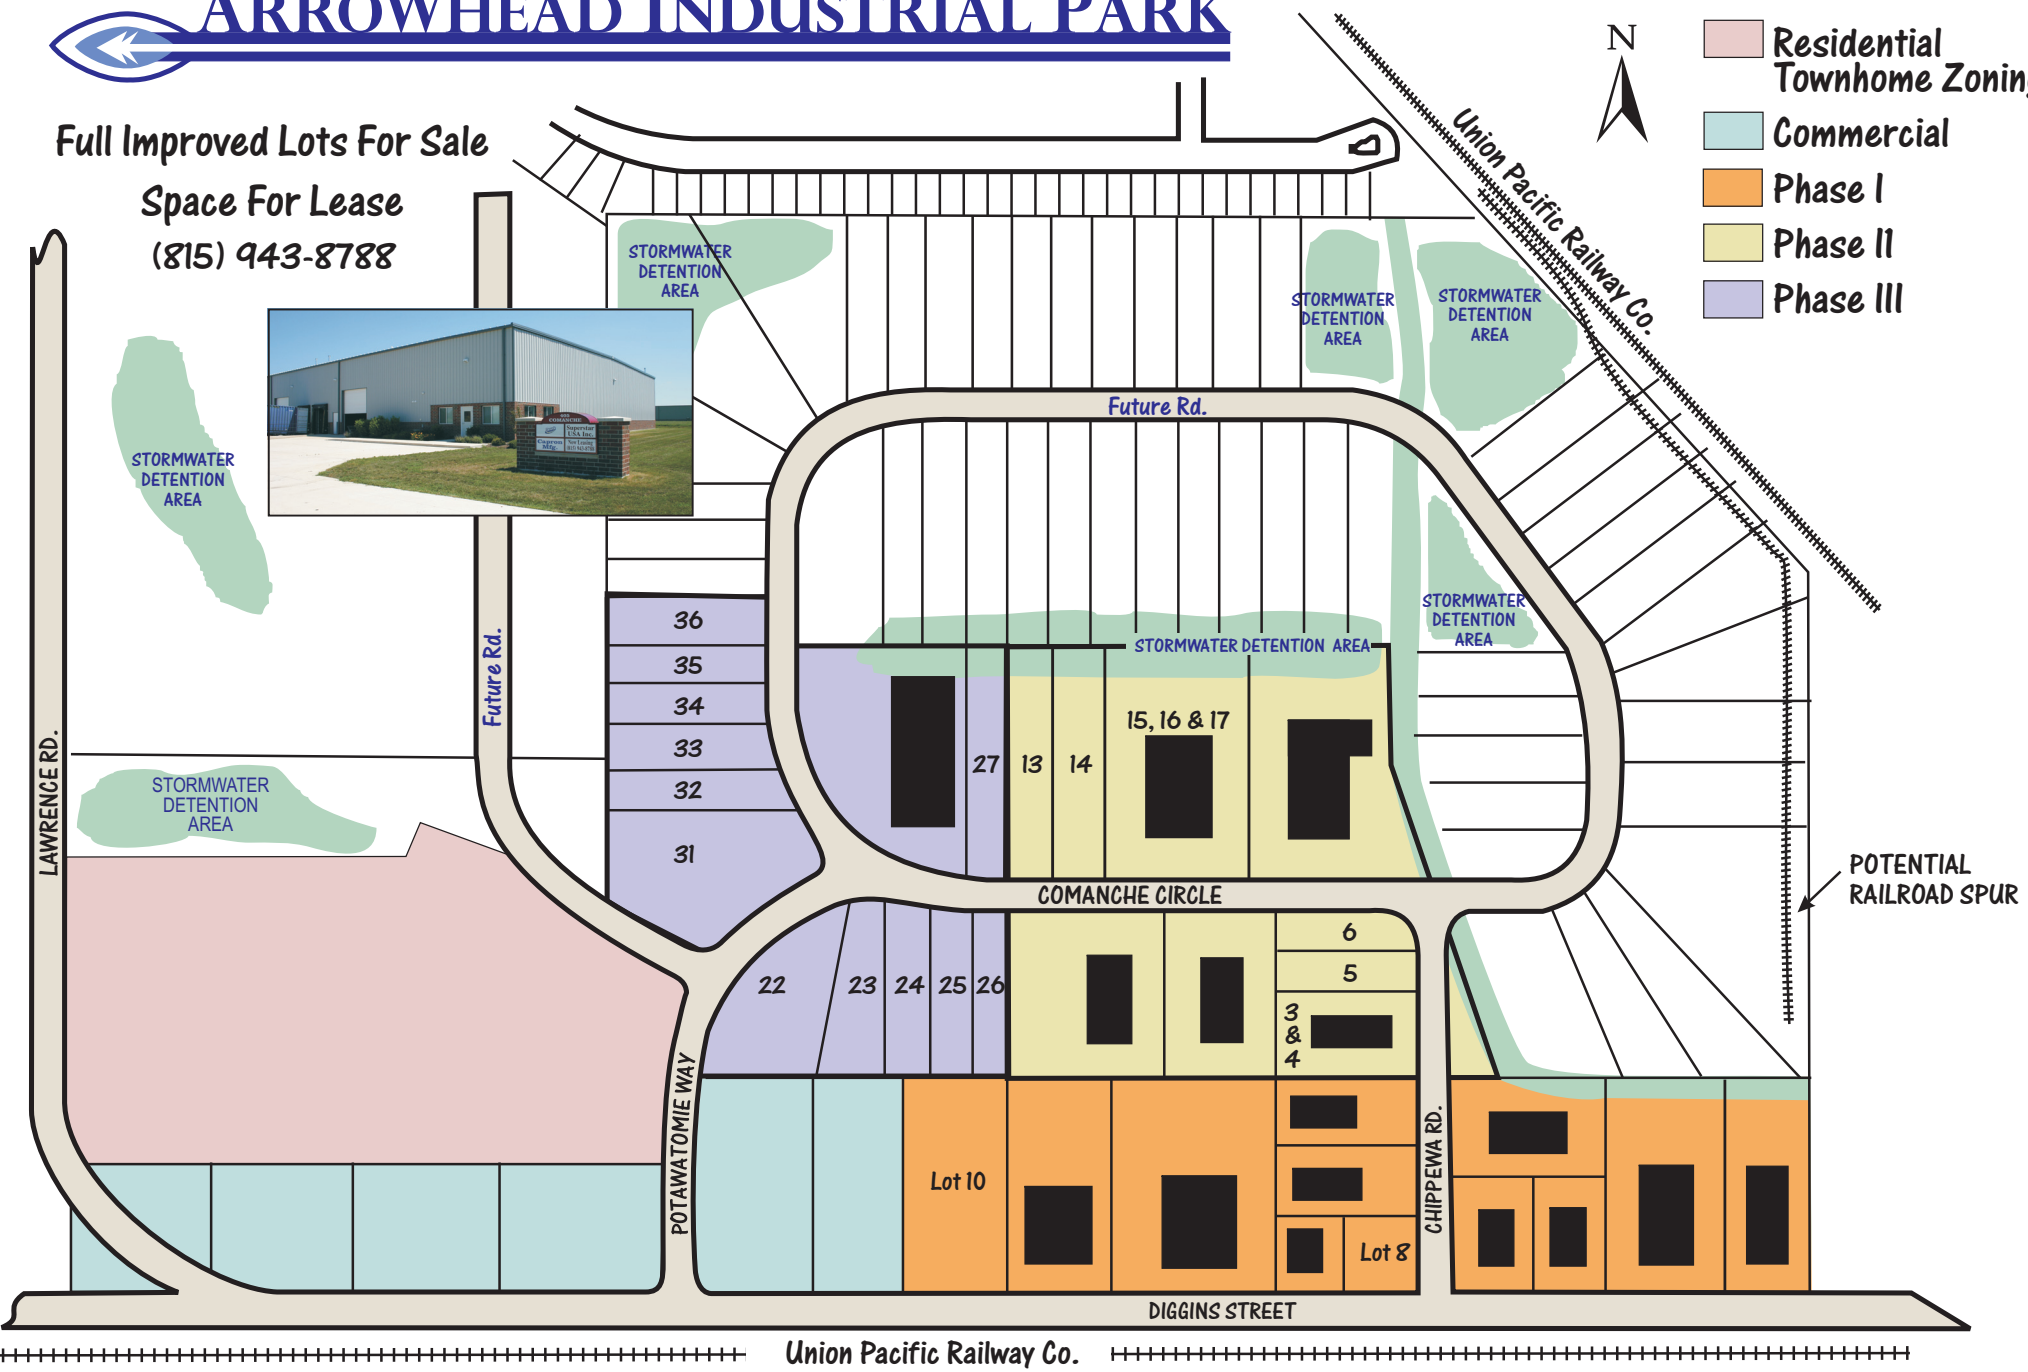

ARROWHEAD INDUSTRIAL PARK

Full Improved Lots For Sale

Space For Lease

(815) 943-8788

- Residential Townhome Zoning
- Commercial
- Phase I
- Phase II
- Phase III

Union Pacific Railway Co.