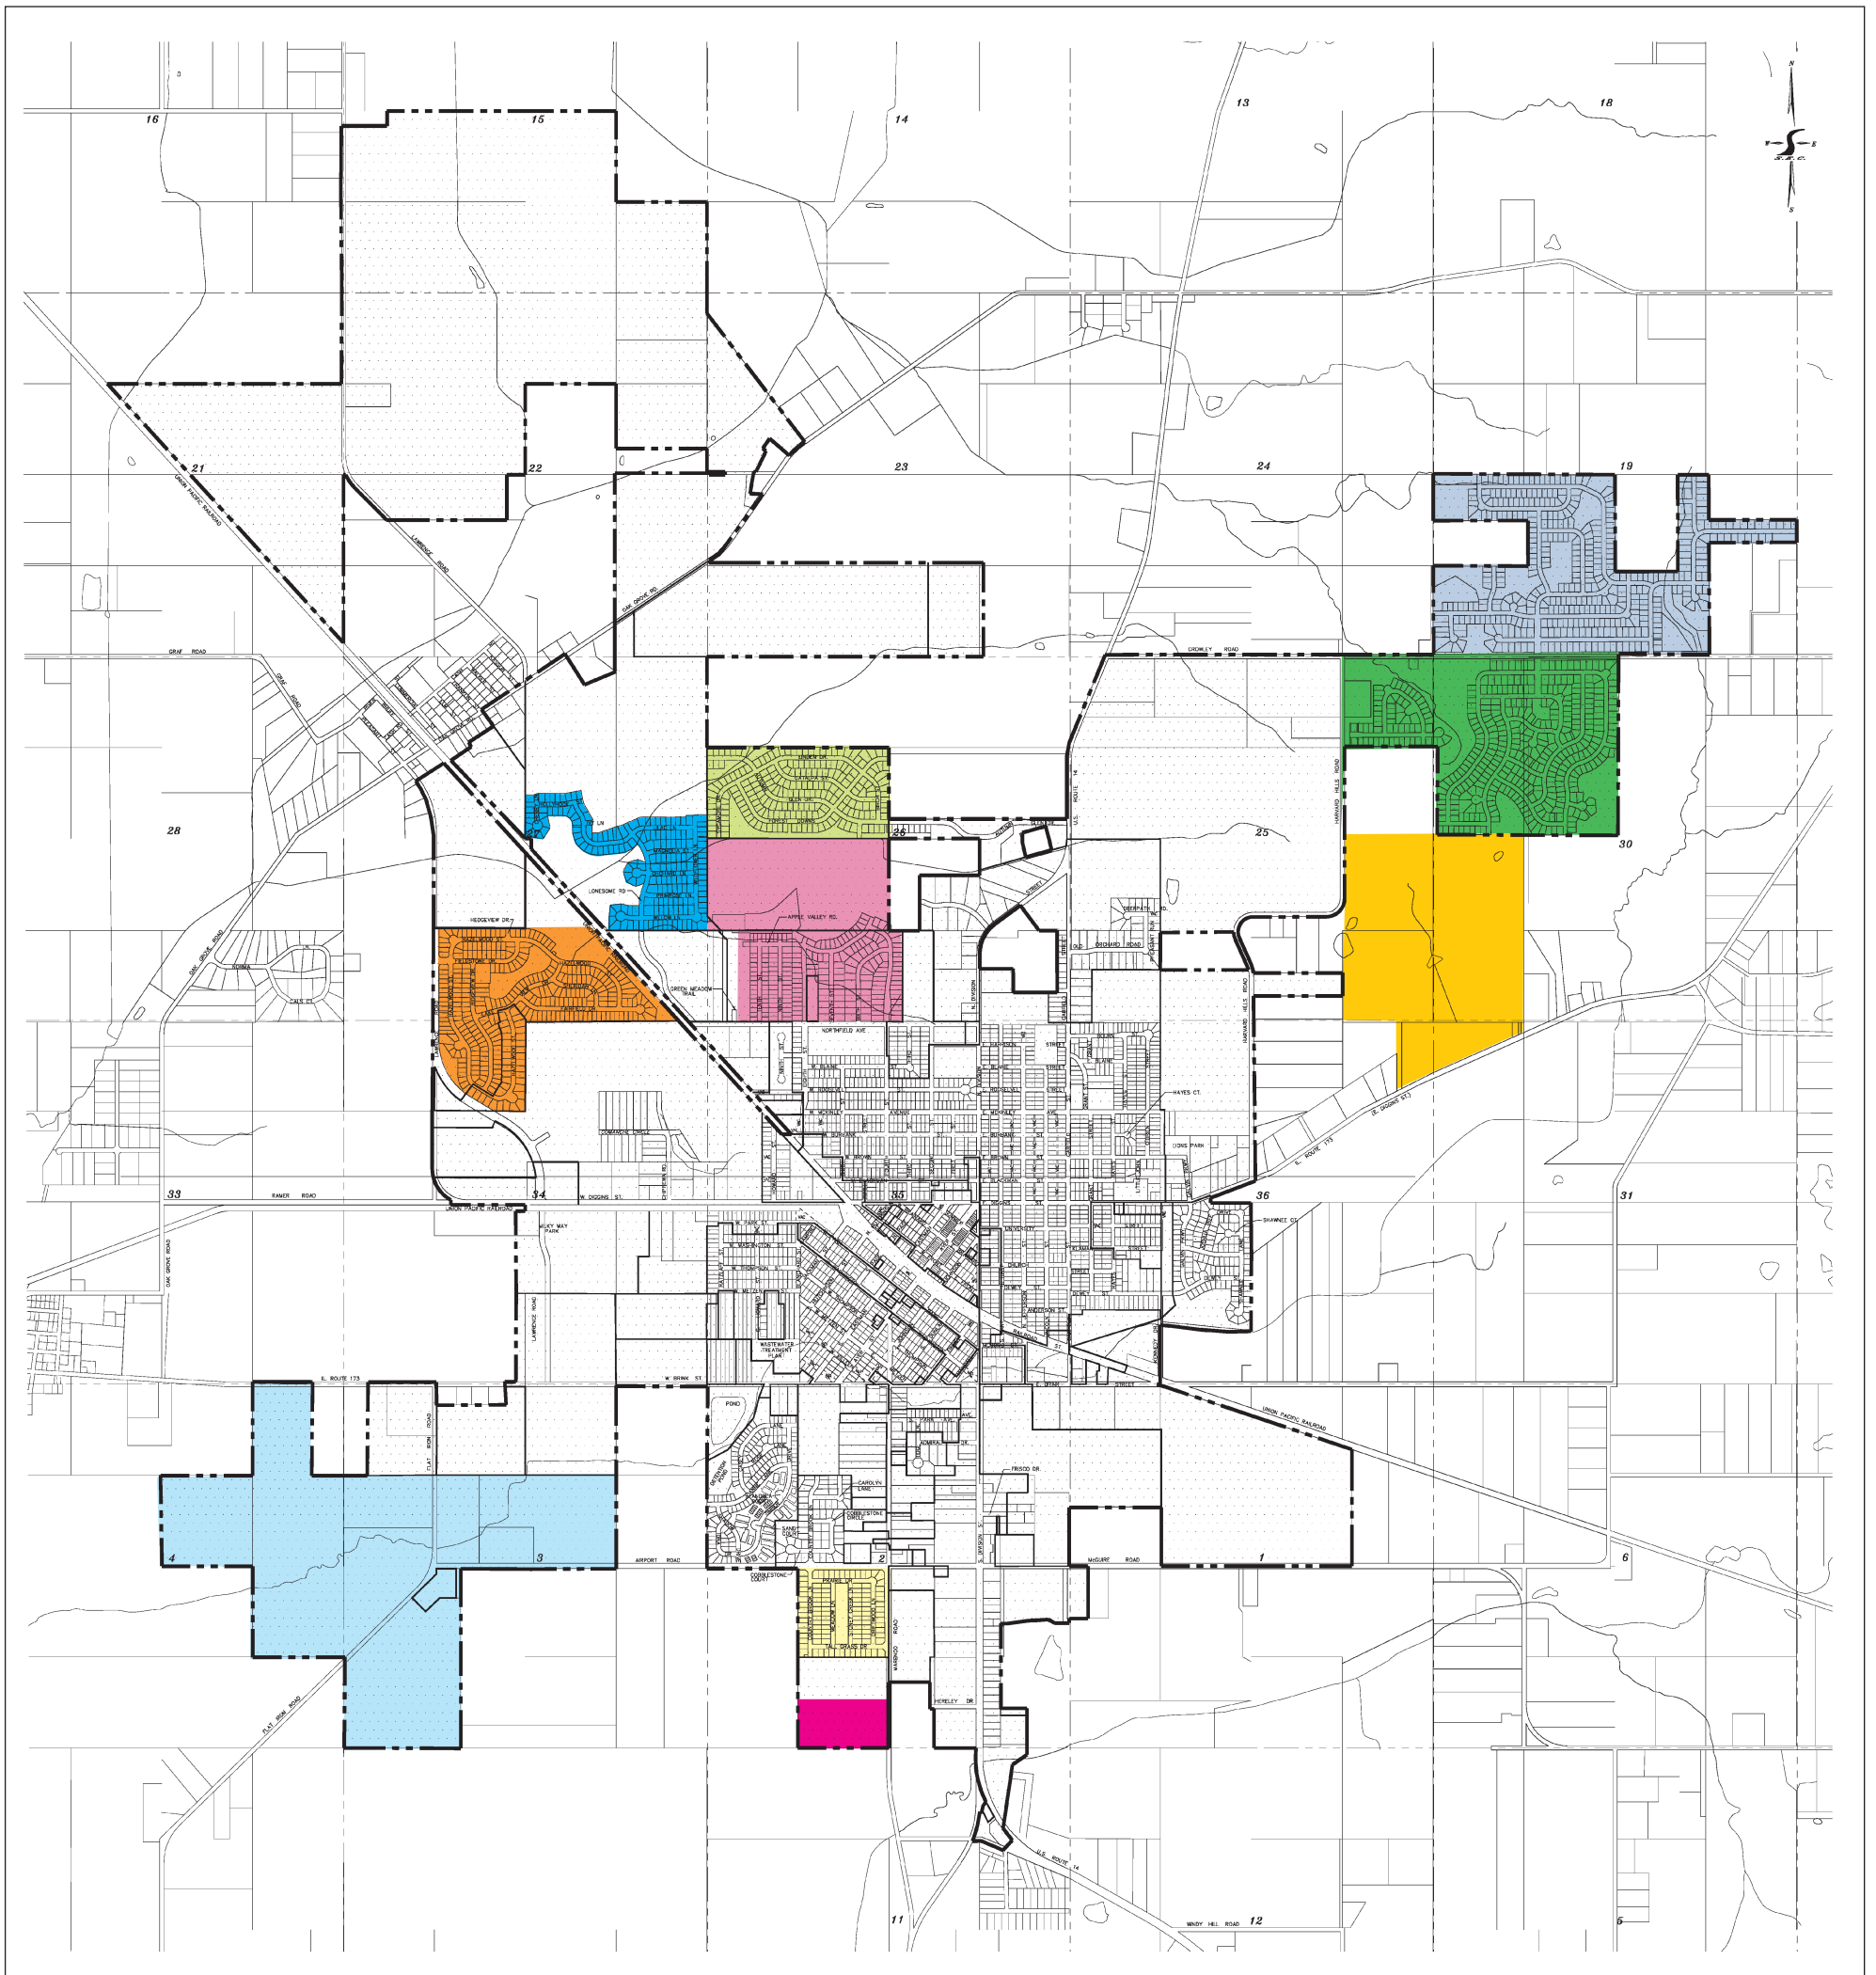

# CITY OF HARVARD RESIDENTIAL SUBDIVISION MAP

- |   |   |   |  |   |  |
|---|---|---|--|---|--|
|  | Oak Grove Crossing<br>By Harvard Homes<br>40 Lots |  | Autumn Glen<br>By Galena Corp.<br>180 Lots |  | Harvard Ridge<br>By Liberty Builders<br>402 Lots |
|  | Field Stone<br>362 Lots                           |  | Blazier Property<br>Plat pending           |  | Huntington Ridge<br>393 Lots                     |
|  | Turtle Crossing<br>252 Lots                       |  | Century Farms<br>45 Lots                   |  | 900 Lots   |
|  | Country Brook<br>By Pasquinelli Homes<br>126 Lots |   |  |   |  |