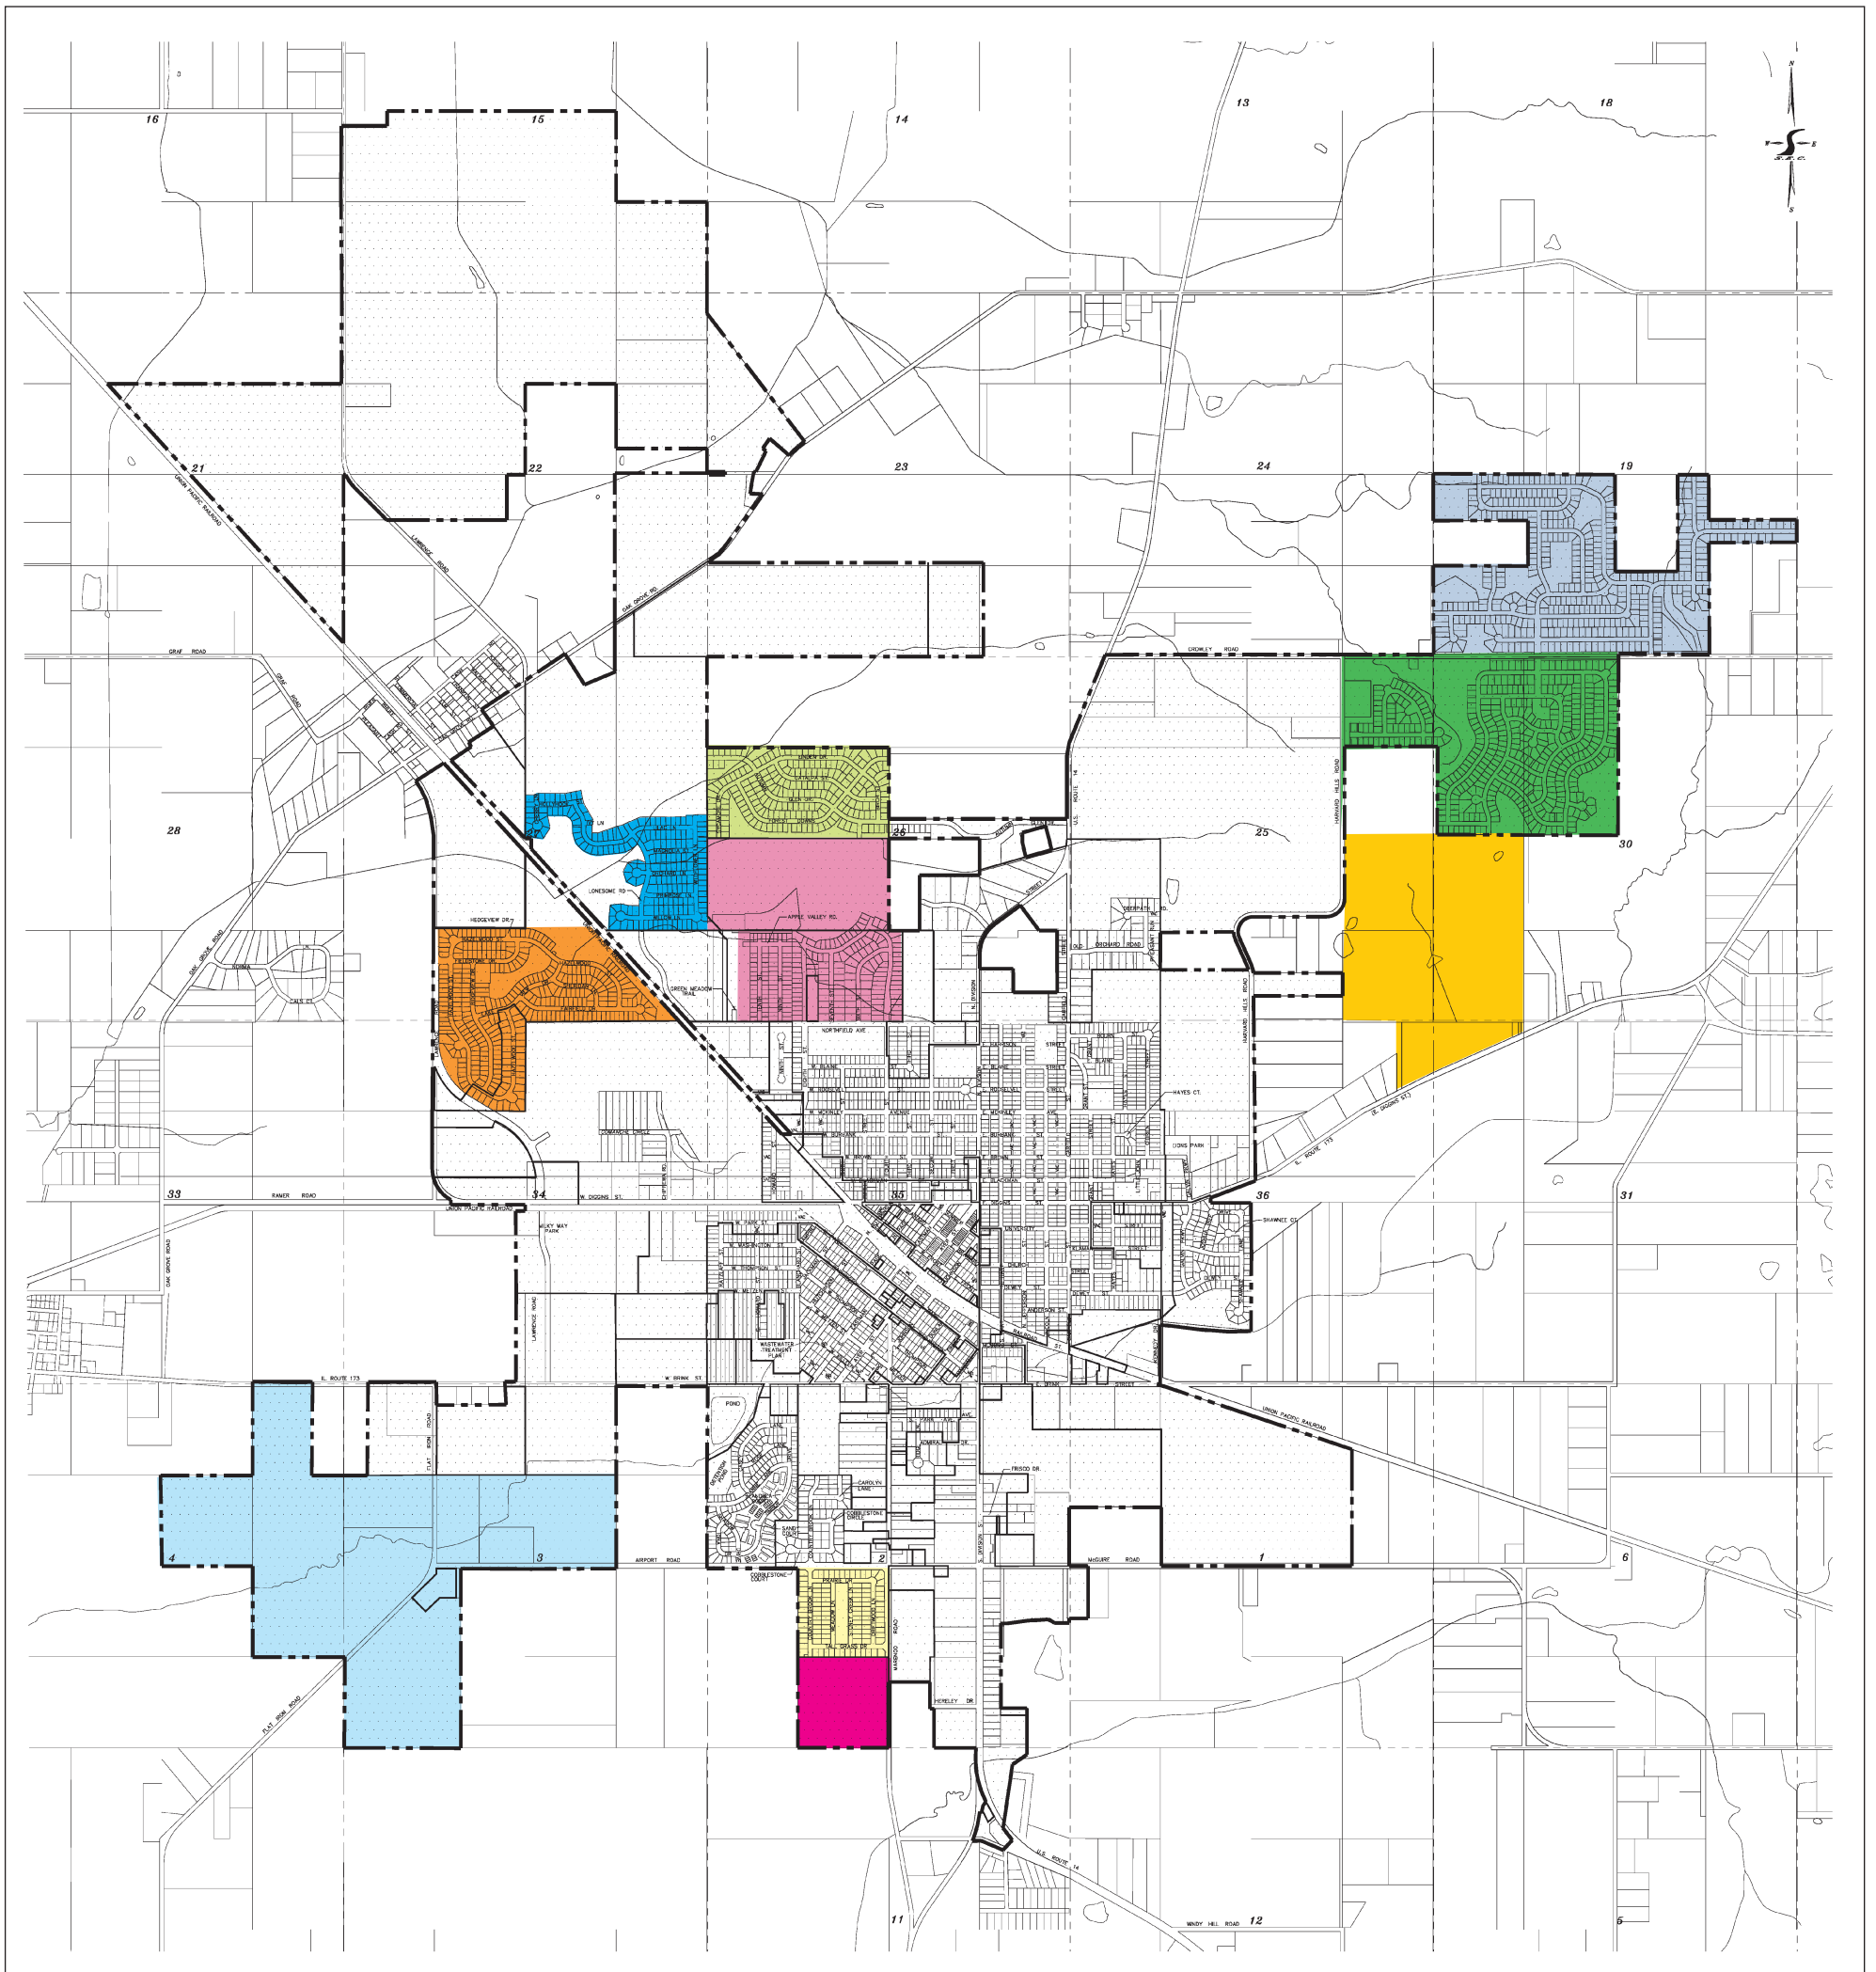

CITY OF HARVARD RESIDENTIAL SUBDIVISION MAP

Oak Grove Crossing
By Harvard Homes
40 Lots

Field Stone
By Kennedy Homes
362 Lots

Turtle Crossing
By Winchester Homes
252 Lots

Country Brook
By Pasquinelli Homes
126 Lots

Autumn Glen
By Galena Corp.
180 Lots

Blazier Property
By MGM Development Inc.
Plat pending

Century Farms
91 Lots

Harvard Ridge
By Liberty Builders
402 Lots

Huntington Ridge
By Montalbano
Homes
393 Lots

**Residential Land
Fund**
900 Lots